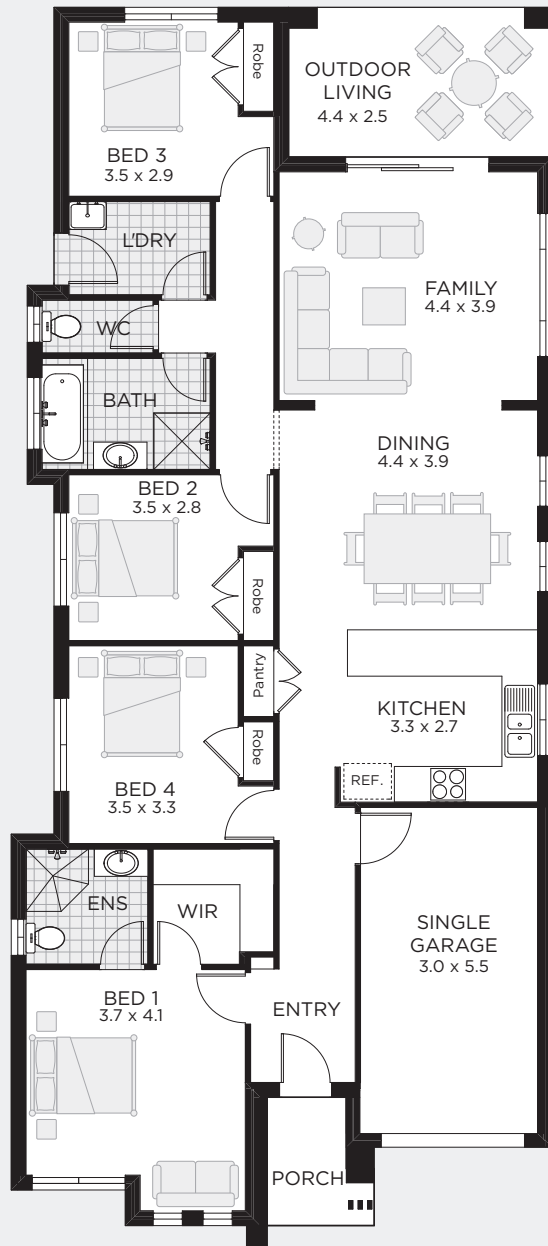

MEDWAY

SINGLE STOREY DESIGN

ASCENT FACADE

CHAMPION
HOMES

MEDWAY 173

OUTDOOR LIVING

TO FIT LOT SIZE
11m

BED 4
BATH 2
CARS 1

Sq 19
Sqm 173.21
Width 9.11m
Depth 20.87m

ASCENT

CONTEMPORARY

MODERN

VOGUE

TREND

For more information
1800 118 747

championhomes.com.au