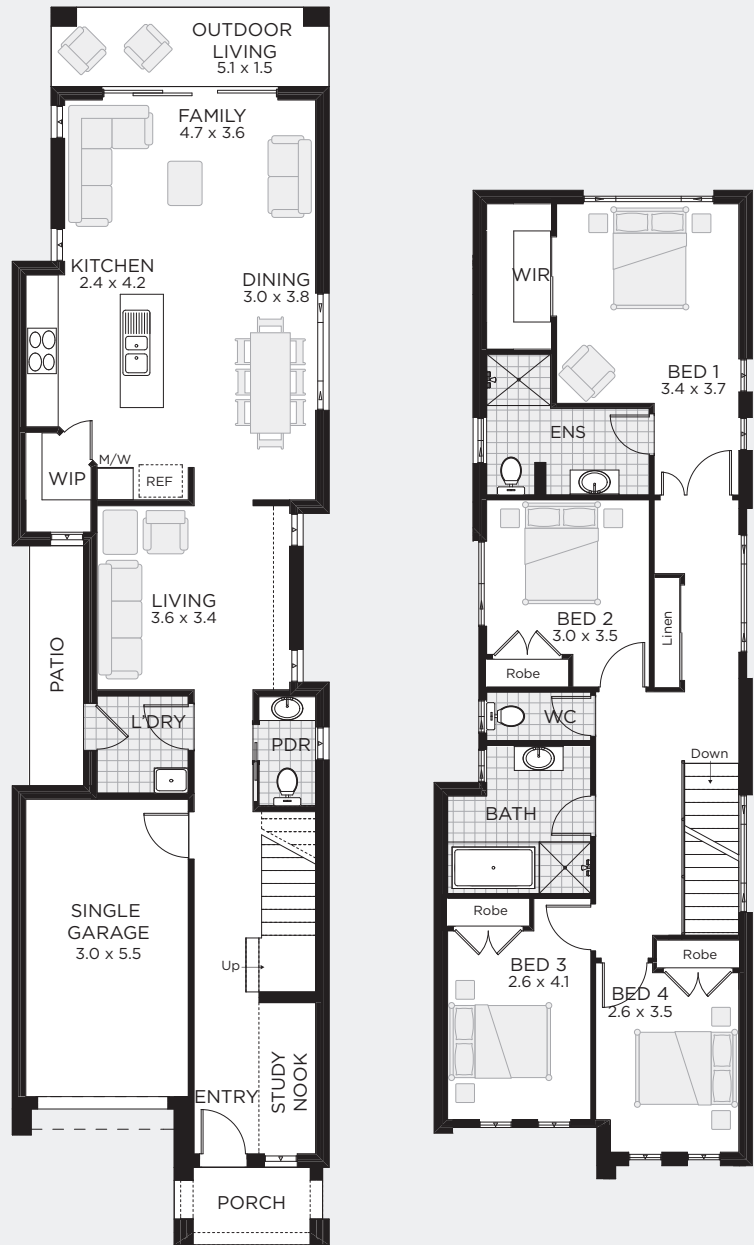

ELBA

DOUBLE STOREY DESIGN

MODERN FACADE

ELBA 215

OUTDOOR LIVING & PATIO / STUDY NOOK

TO FIT LOT SIZE
7m

BED	4	Sq	23
BATH	2.5	Sqm	215.07
CARS	1	Width	5.87m
		Depth	22.94m

MODERN