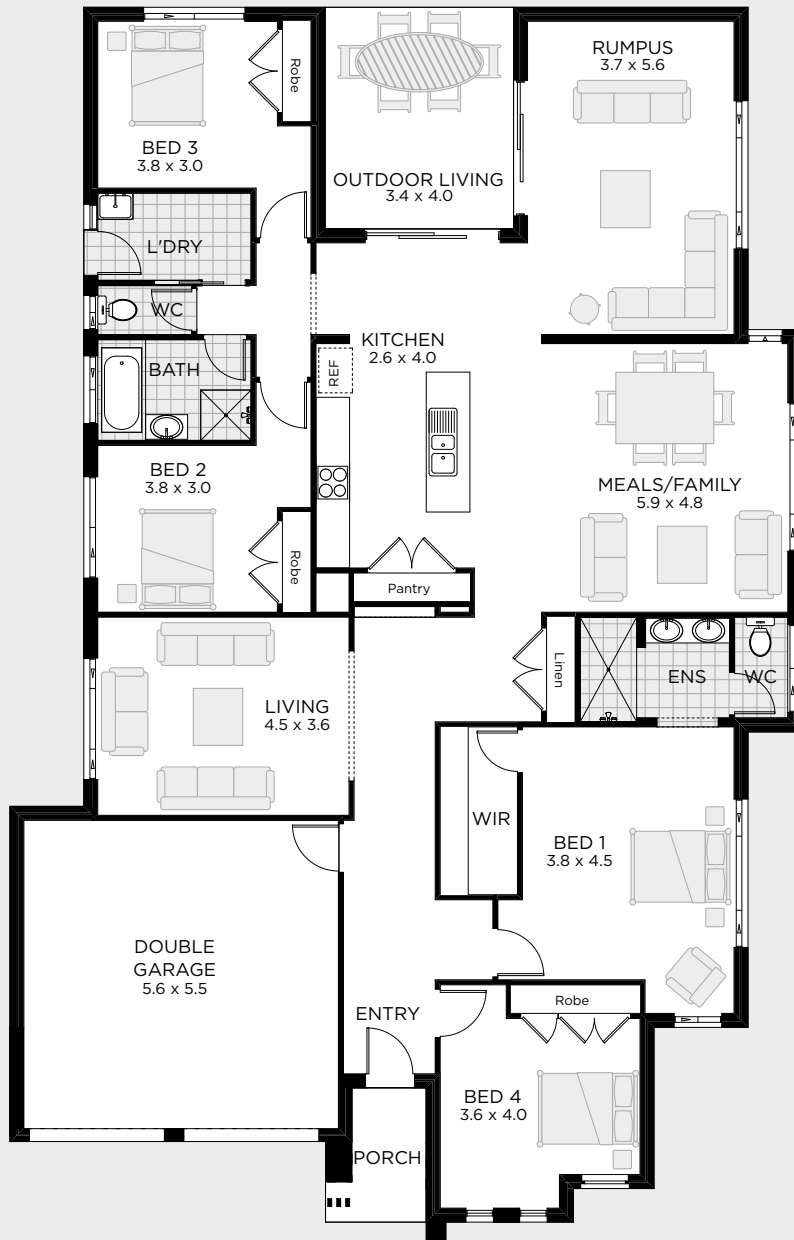

# SORRENTO 252

OUTDOOR LIVING / RUMPUS

TO FIT LOT SIZE  
**14m**

<b>BED</b>	<b>4</b>	Sq	27
<b>BATH</b>	<b>2</b>	Sqm	251.75
<b>CARS</b>	<b>2</b>	Width	11.99m
		Depth	22.31m

ASCENT

CONTEMPORARY

METRO

MODERN

# SORRENTO 249

OUTDOOR LIVING / RUMPUS

TO FIT LOT SIZE  
**15m**

<b>BED</b>	<b>4</b>	Sq	27
<b>BATH</b>	<b>2</b>	Sqm	250.52
<b>CARS</b>	<b>2</b>	Width	12.95m
		Depth	22.07m

ASCENT

CONTEMPORARY

METRO

MODERN

# SORRENTO 258

OUTDOOR LIVING / RUMPUS

TO FIT LOT SIZE  
**16m**

<b>BED</b>	<b>4</b>	Sq	28
<b>BATH</b>	<b>2</b>	Sqm	259.60
<b>CARS</b>	<b>2</b>	Width	14.15m
		Depth	22.07m

ASCENT

CONTEMPORARY

METRO

MODERN