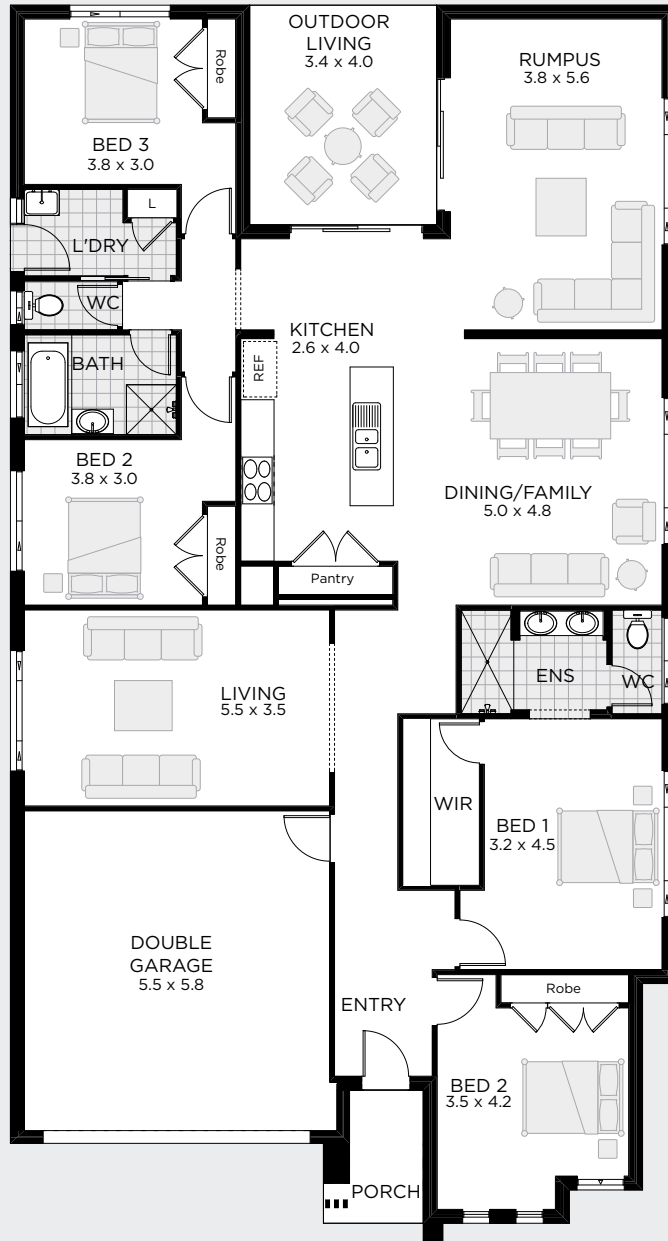

# SORRENTO 225

OUTDOOR LIVING / RUMPUS

TO FIT LOT SIZE  
**14m**

<b>BED</b>	<b>4</b>	Sq	24
<b>BATH</b>	<b>2</b>	Sqm	227.31
<b>CARS</b>	<b>2</b>	Width	11.99m
		Depth	22.07m

ASCENT

CONTEMPORARY

METRO

MODERN

# SORRENTO 252

OUTDOOR LIVING / RUMPUS

TO FIT LOT SIZE  
**14m**

<b>BED</b>	<b>4</b>	Sq	27
<b>BATH</b>	<b>2</b>	Sqm	251.75
<b>CARS</b>	<b>2</b>	Width	11.99m
		Depth	22.31m

ASCENT

CONTEMPORARY

METRO

MODERN

# SORRENTO 249

OUTDOOR LIVING / RUMPUS

TO FIT LOT SIZE  
**15m**

<b>BED</b>	<b>4</b>	Sq	27
<b>BATH</b>	<b>2</b>	Sqm	250.52
<b>CARS</b>	<b>2</b>	Width	12.95m
		Depth	22.07m

ASCENT

CONTEMPORARY

METRO

MODERN

# SORRENTO 258

OUTDOOR LIVING / RUMPUS

TO FIT LOT SIZE  
**16m**

<b>BED</b>	<b>4</b>	Sq	28
<b>BATH</b>	<b>2</b>	Sqm	259.60
<b>CARS</b>	<b>2</b>	Width	14.15m
		Depth	22.07m

ASCENT

CONTEMPORARY

METRO

MODERN