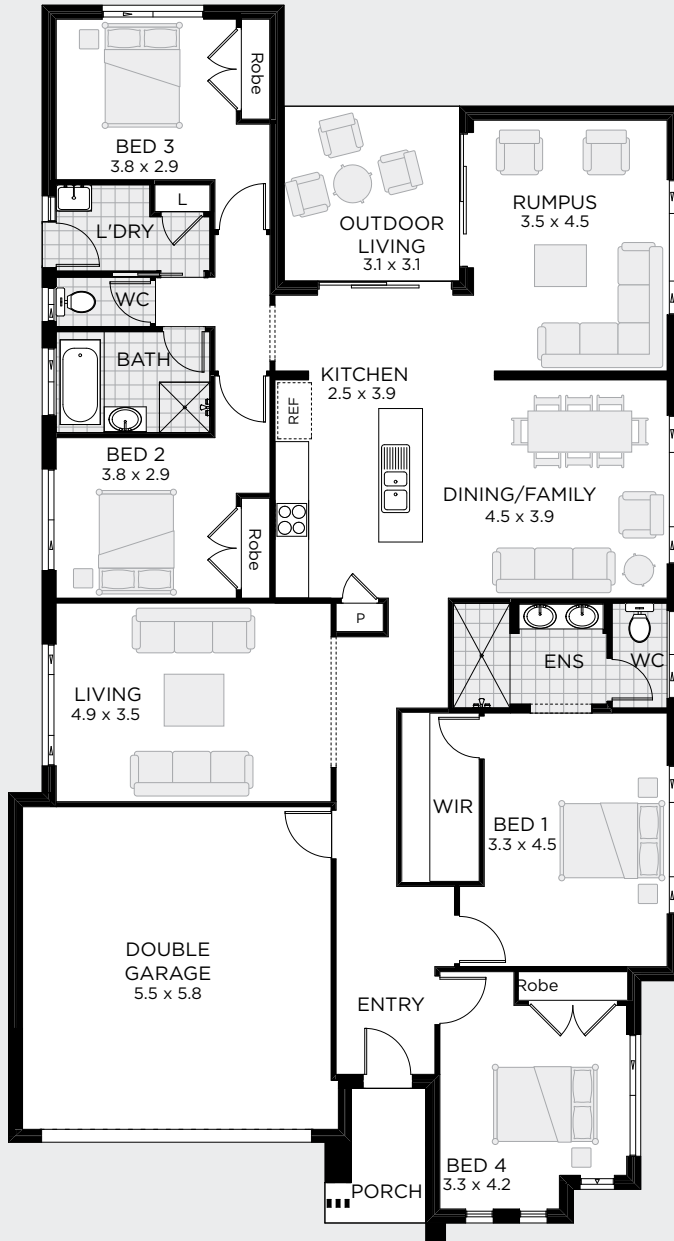

# SORRENTO

SINGLE STOREY DESIGN

METRO FACADE

  
**CHAMPION**  
HOMES

# SORRENTO 225

OUTDOOR LIVING / RUMPUS

TO FIT LOT SIZE  
**14m**

<b>BED</b>	<b>4</b>	Sq	24
<b>BATH</b>	<b>2</b>	Sqm	227.31
<b>CARS</b>	<b>2</b>	Width	11.99m
		Depth	22.07m

ASCENT

CONTEMPORARY

METRO

MODERN

# SORRENTO 252

OUTDOOR LIVING / RUMPUS

TO FIT LOT SIZE  
**14m**

<b>BED</b>	<b>4</b>	Sq	27
<b>BATH</b>	<b>2</b>	Sqm	251.75
<b>CARS</b>	<b>2</b>	Width	11.99m
		Depth	22.31m

ASCENT

CONTEMPORARY

METRO

MODERN

# SORRENTO 249

OUTDOOR LIVING / RUMPUS

TO FIT LOT SIZE  
**15m**

<b>BED</b>	<b>4</b>	Sq	27
<b>BATH</b>	<b>2</b>	Sqm	250.52
<b>CARS</b>	<b>2</b>	Width	12.95m
		Depth	22.07m

ASCENT

CONTEMPORARY

METRO

MODERN