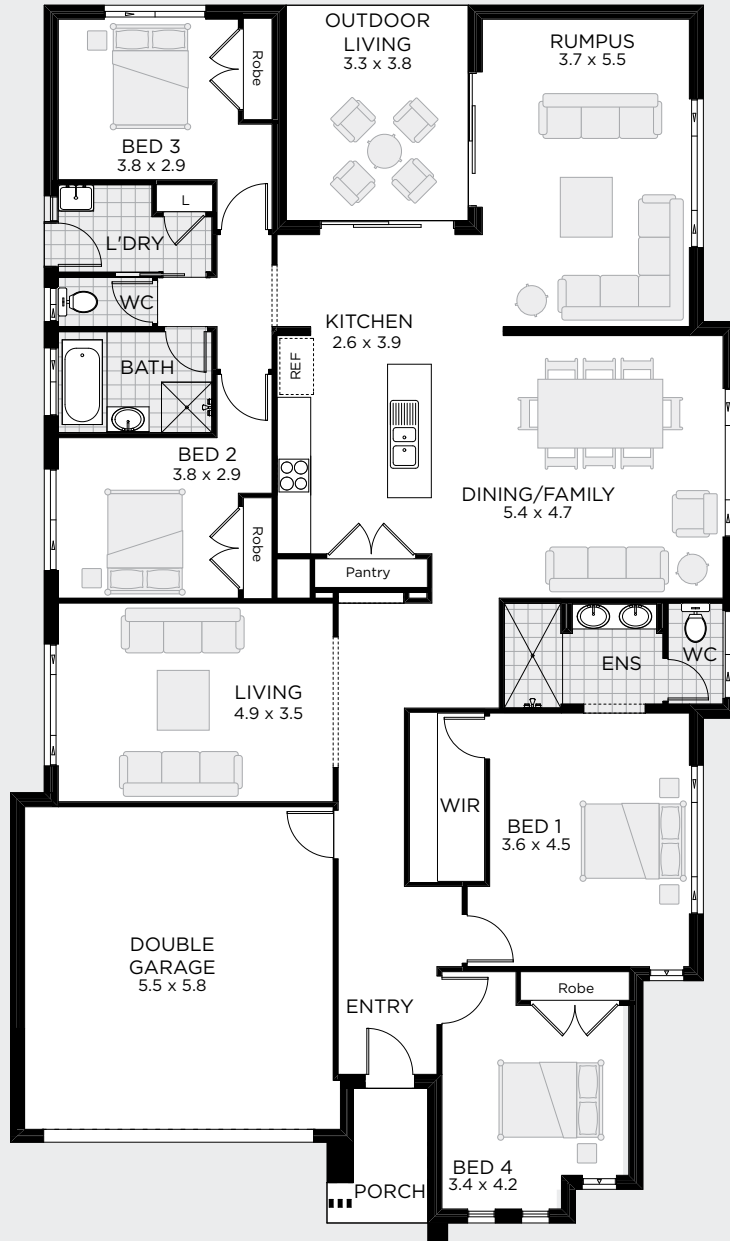

# SORRENTO 225

OUTDOOR LIVING / RUMPUS

TO FIT LOT SIZE  
**14m**

<b>BED</b>	<b>4</b>	Sq	24
<b>BATH</b>	<b>2</b>	Sqm	227.31
<b>CARS</b>	<b>2</b>	Width	11.99m
		Depth	22.07m

ASCENT

CONTEMPORARY

METRO

MODERN

# SORRENTO 252

OUTDOOR LIVING / RUMPUS

TO FIT LOT SIZE  
**14m**

<b>BED</b>	<b>4</b>	Sq	27
<b>BATH</b>	<b>2</b>	Sqm	251.75
<b>CARS</b>	<b>2</b>	Width	11.99m
		Depth	22.31m

ASCENT

CONTEMPORARY

METRO

MODERN

# SORRENTO 249

OUTDOOR LIVING / RUMPUS

TO FIT LOT SIZE  
**15m**

<b>BED</b>	<b>4</b>	Sq	27
<b>BATH</b>	<b>2</b>	Sqm	250.52
<b>CARS</b>	<b>2</b>	Width	12.95m
		Depth	22.07m

ASCENT

CONTEMPORARY

METRO

MODERN

# SORRENTO 258

OUTDOOR LIVING / RUMPUS

TO FIT LOT SIZE  
**16m**

<b>BED</b>	<b>4</b>	Sq	28
<b>BATH</b>	<b>2</b>	Sqm	259.60
<b>CARS</b>	<b>2</b>	Width	14.15m
		Depth	22.07m

ASCENT

CONTEMPORARY

METRO

MODERN