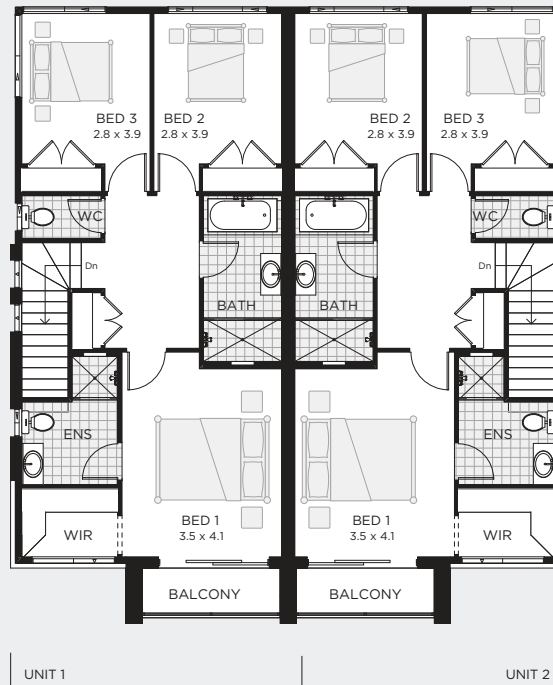

LEURA MK

DUPLEX DOUBLE STOREY
DESIGN

CITY FACADE

CHAMPION
HOMES

LEURA MK358

OUTDOOR LIVING

Width 13.31m
Depth 17.75m

UNIT 1

BED	3	Sq	19
BATH	2.5	Sqm	179.42
CARS	1		

UNIT 2

BED	3	Sq	19
BATH	2.5	Sqm	179.28
CARS	1		

UNIT 1

UNIT 2

UNIT 1

UNIT 2

LEURA

Width 13.31m
Depth 21.11m

UNIT 1

BED	4	Sq	21.5
BATH	3	Sqm	199.27
CARS	1		

UNIT 2

BED	4	Sq	21.5
BATH	3	Sqm	199.11
CARS	1		

LEURA

CONTEMPORARY

CITY