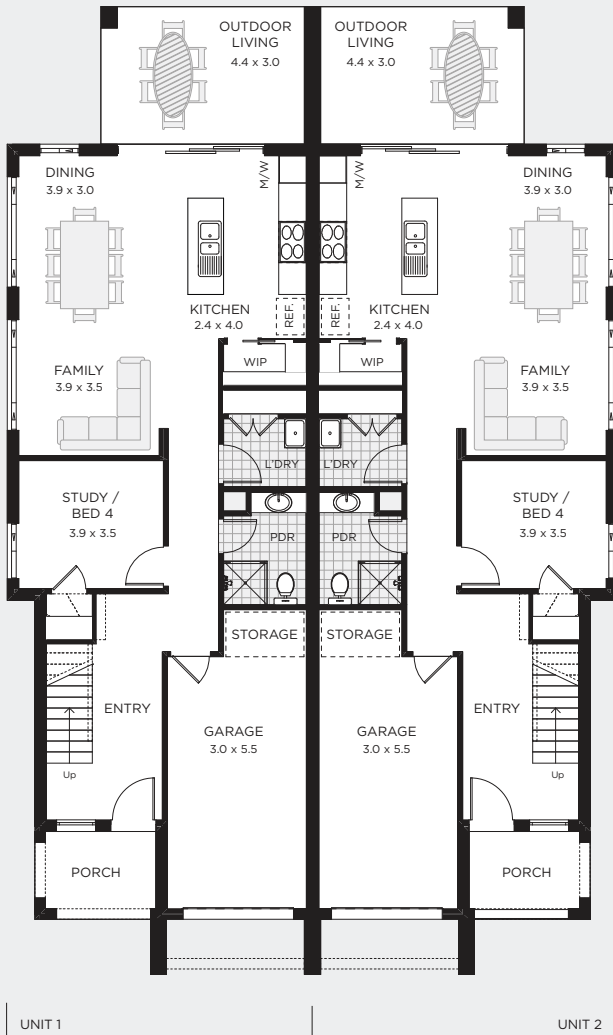

LEURA MK

DUPLEX DOUBLE STOREY
DESIGN

CITY FACADE

CHAMPION
HOMES

LEURA MK358

OUTDOOR LIVING

Width 13.31m
Depth 17.75m

UNIT 1

BED	3	Sq	19
BATH	2.5	Sqm	179.42
CARS	1		

UNIT 2

BED	3	Sq	19
BATH	2.5	Sqm	179.28
CARS	1		

UNIT 1

UNIT 2

UNIT 1

UNIT 2

LEURA

Width 13.31m
Depth 21.11m

UNIT 1

BED	4	Sq	21.5
BATH	3	Sqm	199.27
CARS	1		

UNIT 2

BED	4	Sq	21.5
BATH	3	Sqm	199.11
CARS	1		

LEURA

CONTEMPORARY

CITY

HAMPTONS

For more information
1300 136 200

championhomes.com.au

**CHAMPION
HOMES**

LEURA MK438

OUTDOOR LIVING

Width 13.31m
Depth 22.91m

UNIT 1