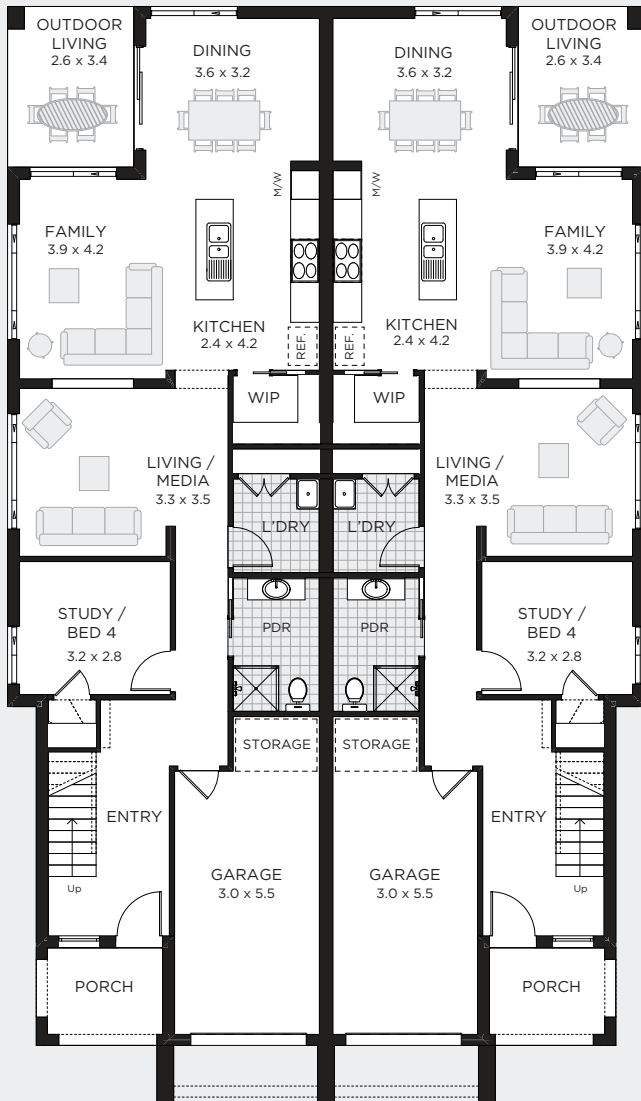

LEURA MK

DUPLEX DOUBLE STOREY
DESIGN

CITY FACADE

CHAMPION
HOMES

LEURA MK358

OUTDOOR LIVING

Width 13.31m
Depth 17.75m

UNIT 1

Width 13.31m
Depth 21.11m

UNIT 1

BED	4	Sq	21.5
BATH	3	Sqm	199.27
CARS	1		

UNIT 2

BED	4	Sq	21.5
BATH	3	Sqm	199.11
CARS	1		

LEURA

CONTEMPORARY

CITY

HAMPTONS

For more information
1300 136 200

championhomes.com.au

**CHAMPION
HOMES**

LEURA MK438

OUTDOOR LIVING

Width 13.31m
Depth 22.91m

UNIT 1

BED	4	Sq	23.5
BATH	3	Sqm	219.45
CARS	1		

UNIT 2

BED	4	Sq	23.5
BATH	3	Sqm	219.27
CARS	1		

UNIT 1

UNIT 2

UNIT 1

UNIT 2

LEURA