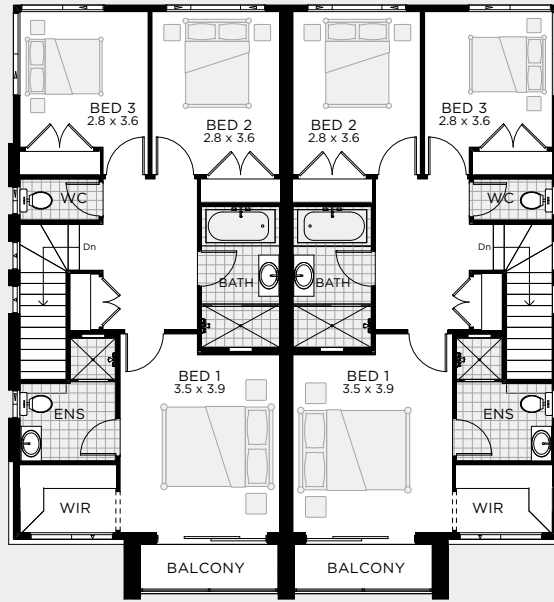

LEURA MK

DUPLEX DOUBLE STOREY
DESIGN

CITY FACADE

CHAMPION
HOMES

LEURA MK358

OUTDOOR LIVING

Width 13.31m
Depth 17.75m

UNIT 1

BED	3	Sq	19
BATH	2.5	Sqm	179.42
CARS	1		

UNIT 2

BED	3	Sq	19
BATH	2.5	Sqm	179.28
CARS	1		

UNIT 1

UNIT 2

UNIT 1

UNIT 2

LEURA

Width 13.31m
Depth 21.11m

UNIT 1

BED	4	Sq	21.5
BATH	3	Sqm	199.27
CARS	1		

UNIT 2

BED	4	Sq	21.5
BATH	3	Sqm	199.11
CARS	1		

LEURA

CONTEMPORARY

CITY