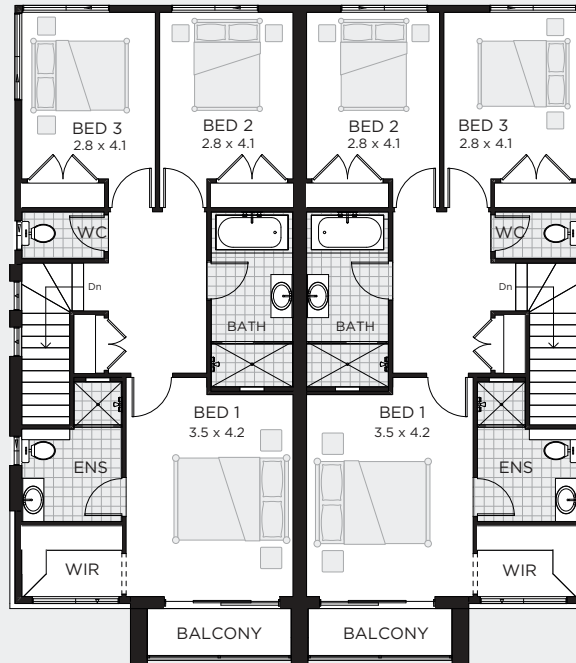

LEURA MK

DUPLEX DOUBLE STOREY
DESIGN

CITY FACADE

CHAMPION
HOMES

LEURA MK358

OUTDOOR LIVING

Width 13.31m
Depth 17.75m

UNIT 1

HAMPTONS

For more information
1300 136 200

championhomes.com.au

**CHAMPION
HOMES**

LEURA MK438

OUTDOOR LIVING

Width 13.31m
Depth 22.91m

UNIT 1

BED	4	Sq	23.5
BATH	3	Sqm	219.45
CARS	1		

UNIT 2

BED	4	Sq	23.5
BATH	3	Sqm	219.27
CARS	1		

UNIT 1

UNIT 2

UNIT 1

UNIT 2

LEURA