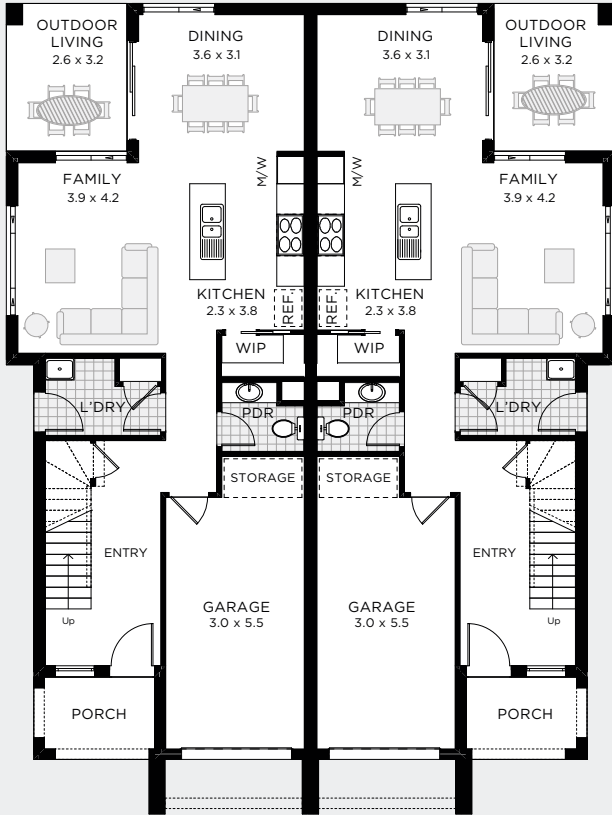

LEURA MK

DUPLEX DOUBLE STOREY
DESIGN

CITY FACADE

CHAMPION
HOMES

LEURA MK358

OUTDOOR LIVING

Width 13.31m
Depth 17.75m

UNIT 1

BED	3	Sq	19
BATH	2.5	Sqm	179.42
CARS	1		

UNIT 2

BED	3	Sq	19
BATH	2.5	Sqm	179.28
CARS	1		

UNIT 1

UNIT 2

UNIT 1

UNIT 2

LEURA

Width 13.31m
Depth 21.11m

UNIT 1

BED	4	Sq	21.5
BATH	3	Sqm	199.27
CARS	1		

UNIT 2

BED	4	Sq	21.5
BATH	3	Sqm	199.11
CARS	1		

LEURA

CONTEMPORARY

CITY